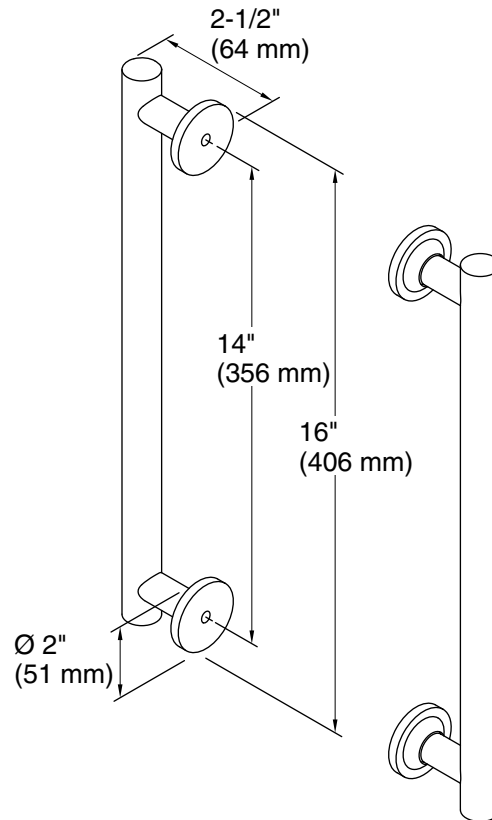

Purist®
Shower Door Handles
K-705767

Features

- Generous 14" (356 mm) handle length.
- Double handle opens door from the inside and outside of the shower.
- For use with heavy glass pivot shower doors.
- Coordinates with other products in the Purist collection.

Technical Information

All product dimensions are nominal.

Material: Brass

Notes

Install this product according to the installation guide.

This handle is designed to be paired with the Heavy Glass Pivot shower doors. For custom installations, $\text{Ø } 1/2''$ holes are required at the dimensions shown.